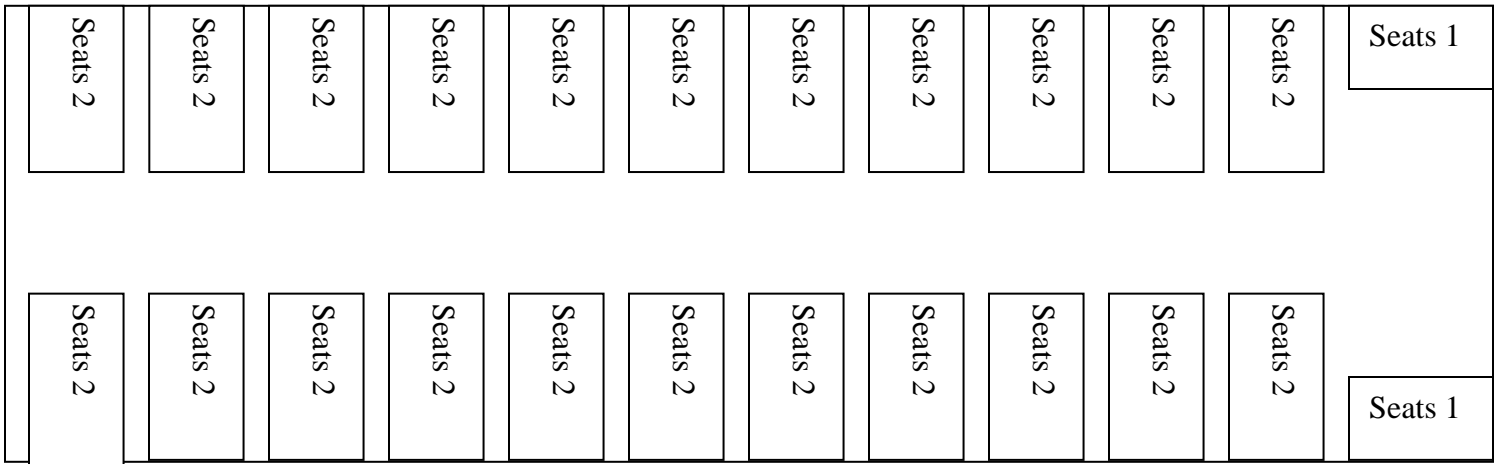

Tram 244

Can seat up to 50 pax

Tram 178

Can seat up to 50 pax

Tram 11

Can seat up to 30pax

Trailer 18 (fits on to Tram 11)
Can seat up to 30 pax

Tram 152

Can seat up to 40pax

Seats in the middle/ open section can be changed so that passengers are facing each other
or

all facing the same way

Trailer 115 (fits behind Tram 152)
Can seat up to 30 pax