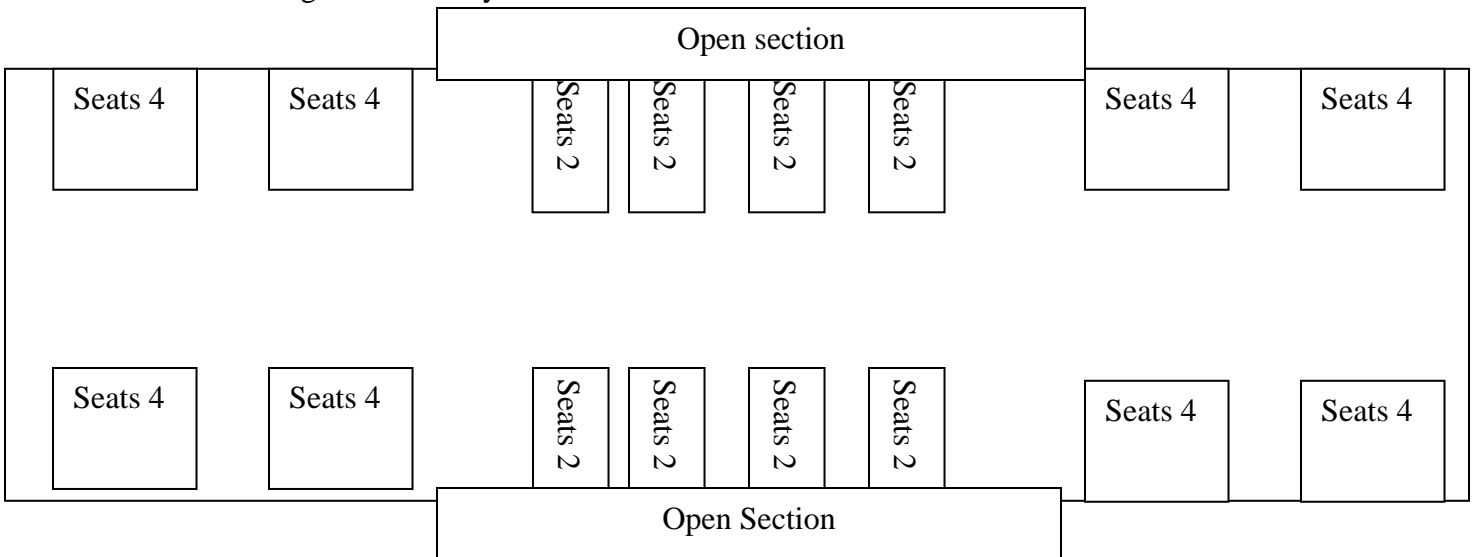

Tram 244

Can seat up to 50 pax

Tram 178

Can seat up to 50 pax

Tram 11

Can seat up to 30pax

Trailer 18 (fits on to Tram 11)
Can seat up to 30 pax

Tram 152

Can seat up to 40pax

Seats in the middle/ open section can be changed so that passengers are facing each other
or

all facing the same way

Trailer 115 (fits behind Tram 152)
Can seat up to 30 pax